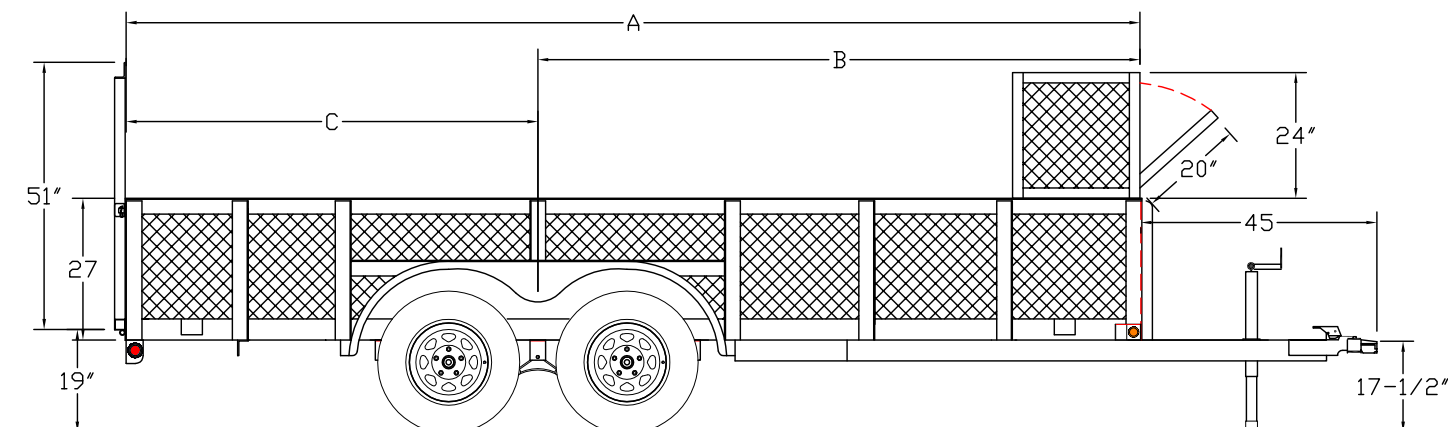

G.V.W.R.	7,000#	Axle	Two 3,500# EZ Lube w/1 Electric Brake
G.A.W.R. (Ea. Axle)	3,500#	Supension	Multi-Leaf Spring
Coupler	7,000# 2" Forged Coupler	Tire	ST205/75-15 Load Range C
Safety Chains	1/4" Grd. 70 w/Safety Latch Hook (2 ea)	Wheel	15" x 5"; White Spoke 5 on 5 Bolt Pattern
Jack	2K Top Wind-Set Back (Bolted On)	Floor	2" Pine
Tongue	4" Channel Fold Back Tongue	Lights	L.E.D. D.O.T. Stop, Tail, Turn & Clearance
Top Rail	3" x 2" x 3/16" Angle	Elec. Plug	7-Way RV
Frame	4" x 3" x 1/4"	Finish (Prep)	Steel is Cleaned to Ensure a Professional Smooth Finish.
Crossmembers	3" x 2" x 3/16" Angle	Finish	Superior Quality Finish is Applied for a Highly Decorative and Protective Finish.
Sides	3" x 2" x 3/16" Angle		
Fenders	9" x 72" Tear Drop		

Standard Features

- (4) Tie Down Loops Inside Bed
- (4) Tie Down Pockets on Outside Frame
- Forged, 7,000# Coupler
- Fold Back/Wrap Tongue (14' & Longer)
- Set-Back Jack
- EZ Lube Hubs
- Dexter Brand Axles
- Nev-R-Adjust Electric Brakes
- Cambered Axles
- Tear Drop Style Fenders
- 24" Sides Enclosed with Expanded Metal
- Lockable Landscape Box (24" x 24" x 87") Bolt On
- (5) Tool Holders on Rear of Landscape Box
- 4' Tall Rear Rampgate- Standard Equipped
- Grommet Mount Sealed Lighting
- L.E.D. Lighting Package
- Protected Wiring
- Removable Sand Foot on Jack
- Complete Break-A-Way System w/Charger
- Radial Tires **NEW!**

Description

Dimensions			
Length	A	B	C
14'	169-1/2"	103"	66-1/2"
16'	193-1/2"	115"	78-1/2"

70LR Tandem Axle Landscape

Shown with optional spare tire mount and spare

Model	Weight*	Description
70LR-14	2,210#	83" x 14' Tandem Axle Landscape Trailer
70LR-16	2,370#	83" x 16' Tandem Axle Landscape Trailer